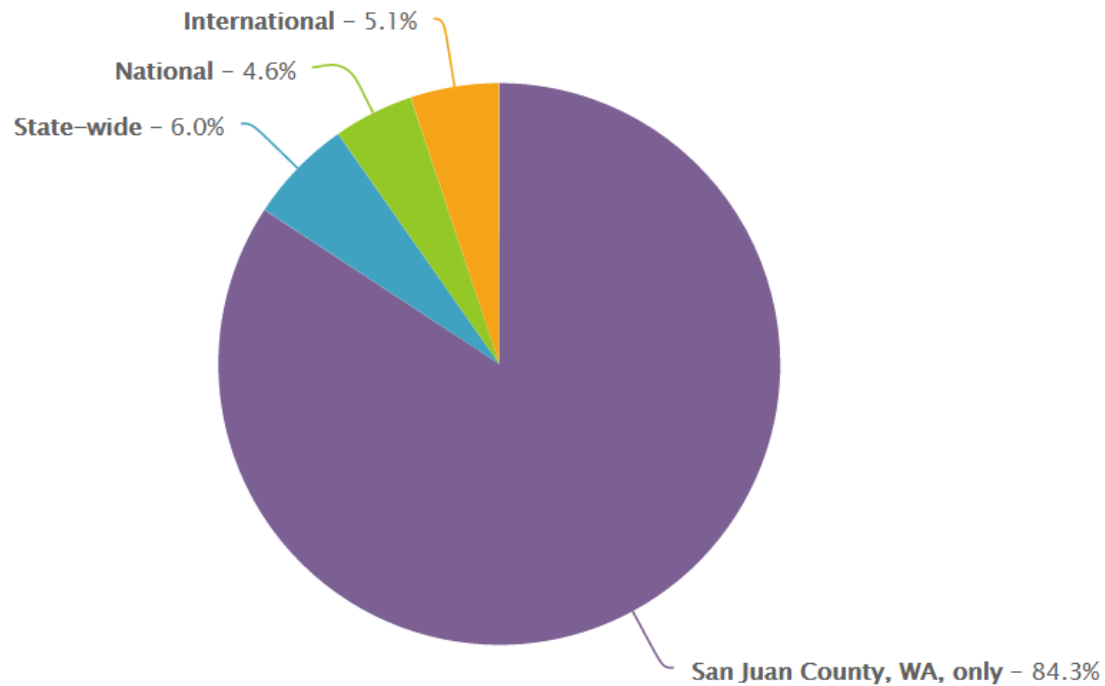

In which markets does your company operate?