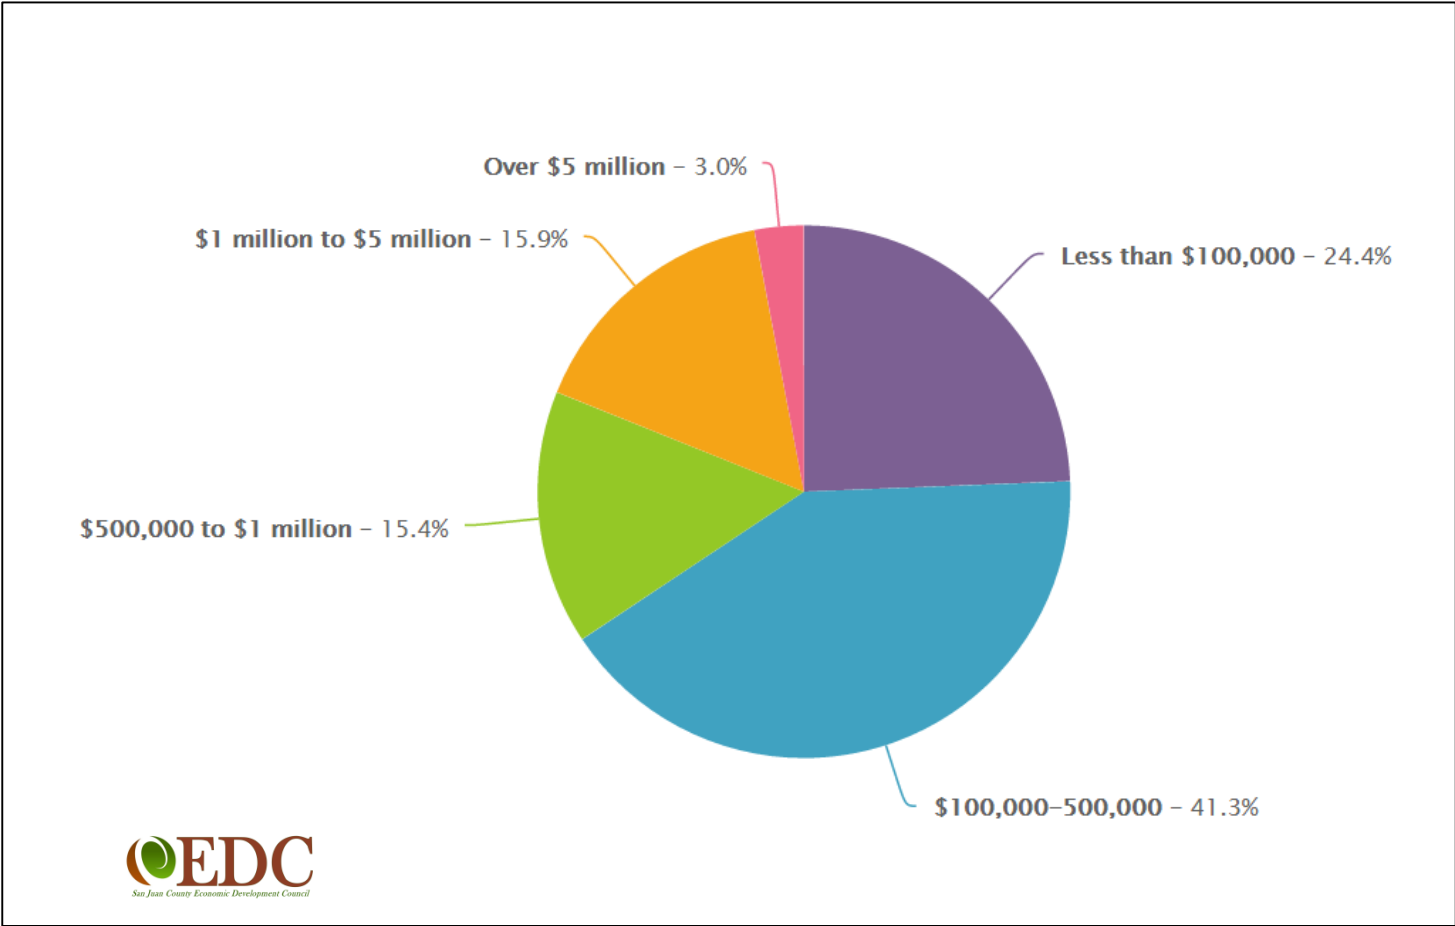

EDC

San Juan County Economic Development Council

EDC Business Pulse Survey - 2015

- 223 respondents
- Represents ~11% of “active reporting” businesses in San Juan County
- Stratified sampling of all industries in SJC
- Margin of error: +/- 5%

Which island is your business located on?

What is your primary business activity?

How long has your company been in operations?

How many employees does your company have?

What were your company's annual gross revenues in 2014?