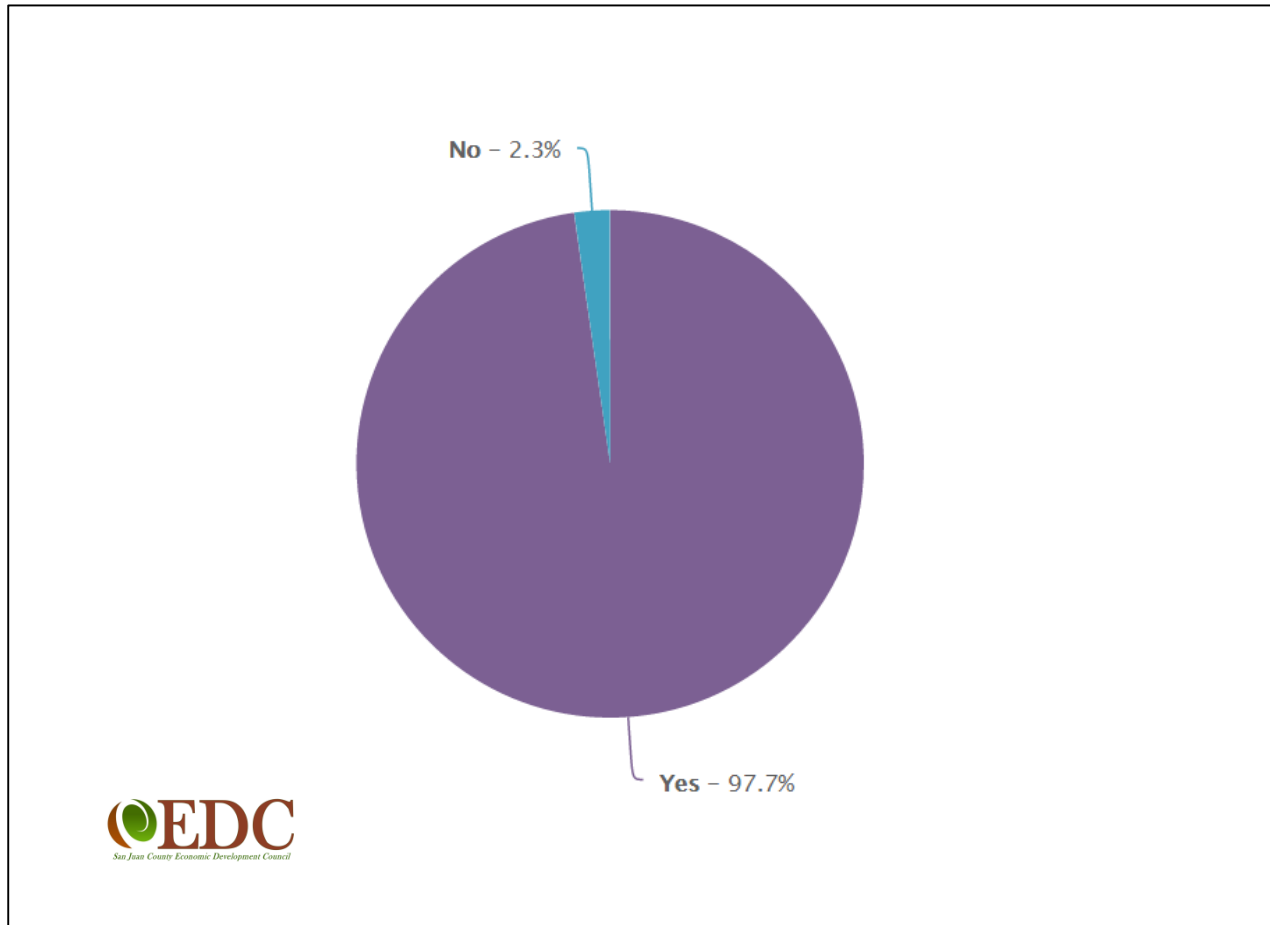

Is your company locally owned?