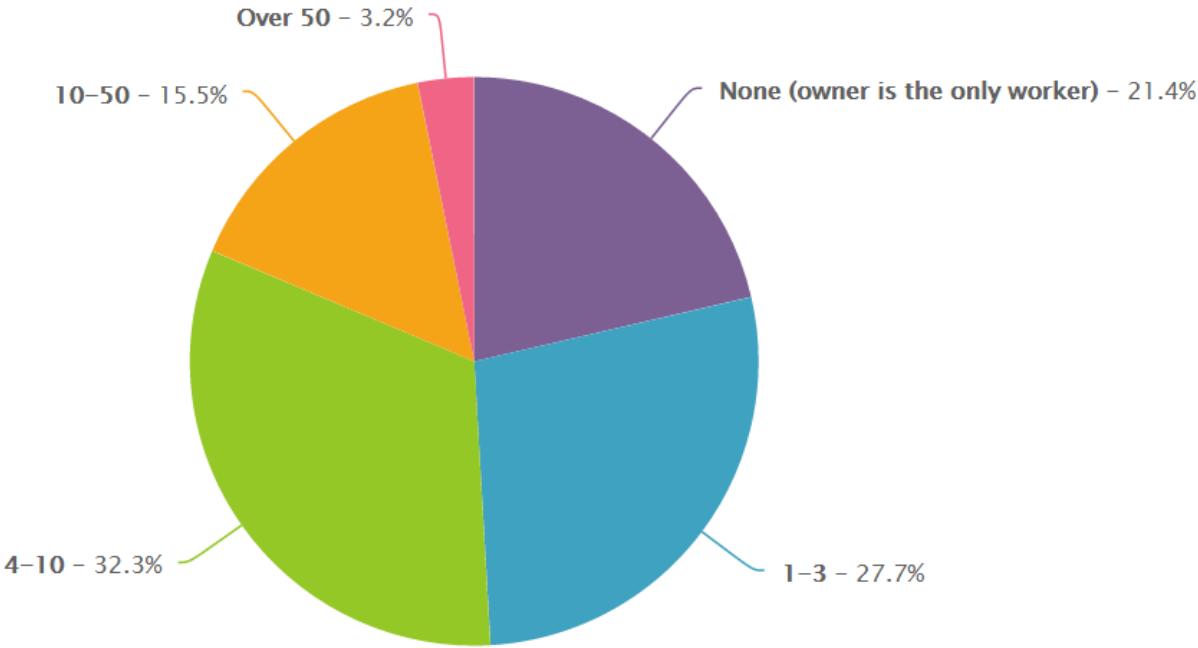

EDC

San Juan County Economic Development Council

EDC Business Pulse Survey - 2015

- 223 respondents
- Represents ~11% of “active reporting” businesses in San Juan County
- Stratified sampling of all industries in SJC
- Margin of error: +/- 5%

Which island is your business located on?

What is your primary business activity?

How long has your company been in operations?

How many employees does your company have?

What were your company's annual gross revenues in 2014?