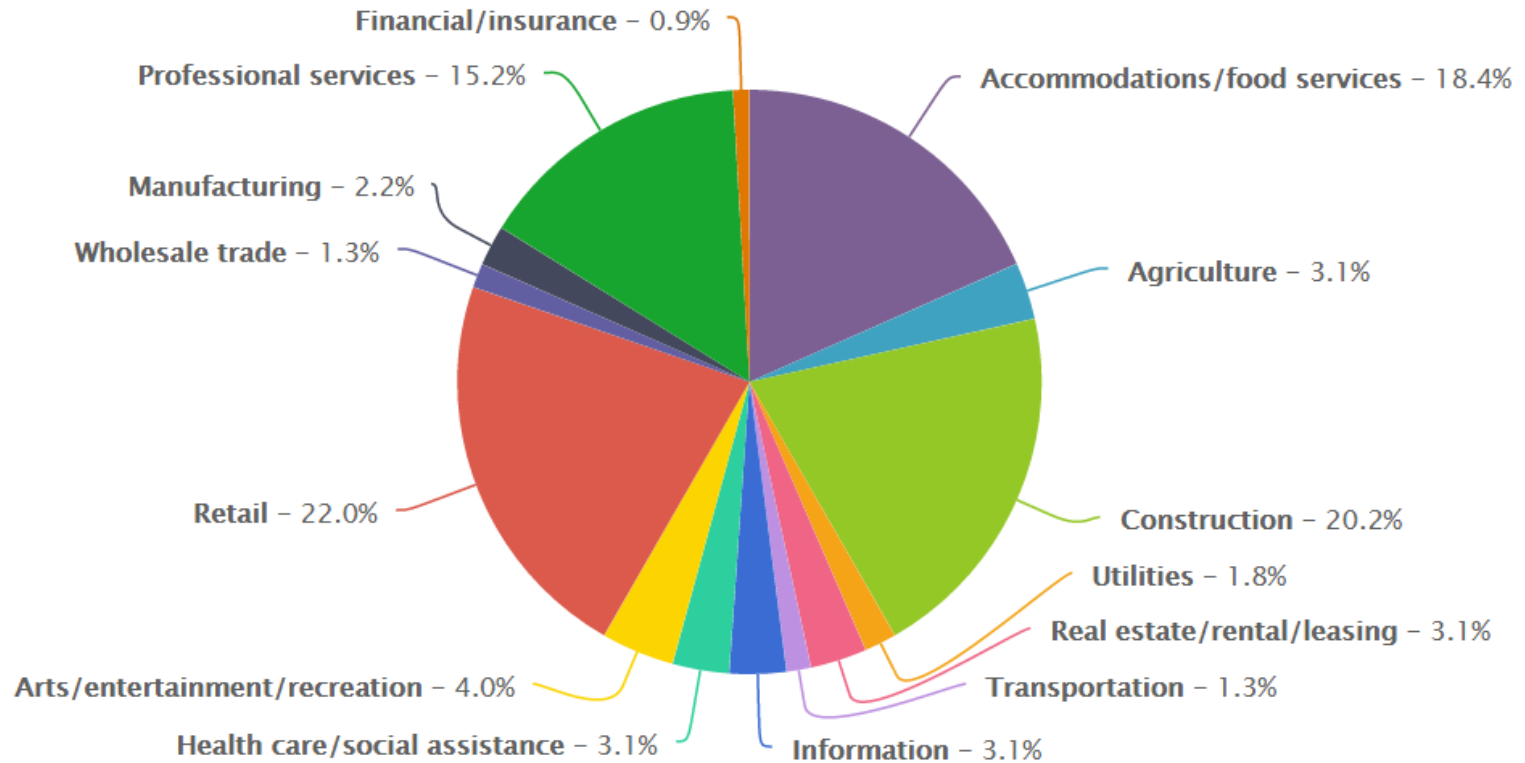

EDC

San Juan County Economic Development Council

EDC Business Pulse Survey - 2015

- 223 respondents
- Represents ~11% of “active reporting” businesses in San Juan County
- Stratified sampling of all industries in SJC
- Margin of error: +/- 5%

Which island is your business located on?

What is your primary business activity?

How long has your company been in operations?

How many employees does your company have?

What were your company's annual gross revenues in 2014?

In which markets does your company operate?

Is your company locally owned?

How would you rate the overall business climate in San Juan County?

Critical/difficult factors in growing your business in San Juan County