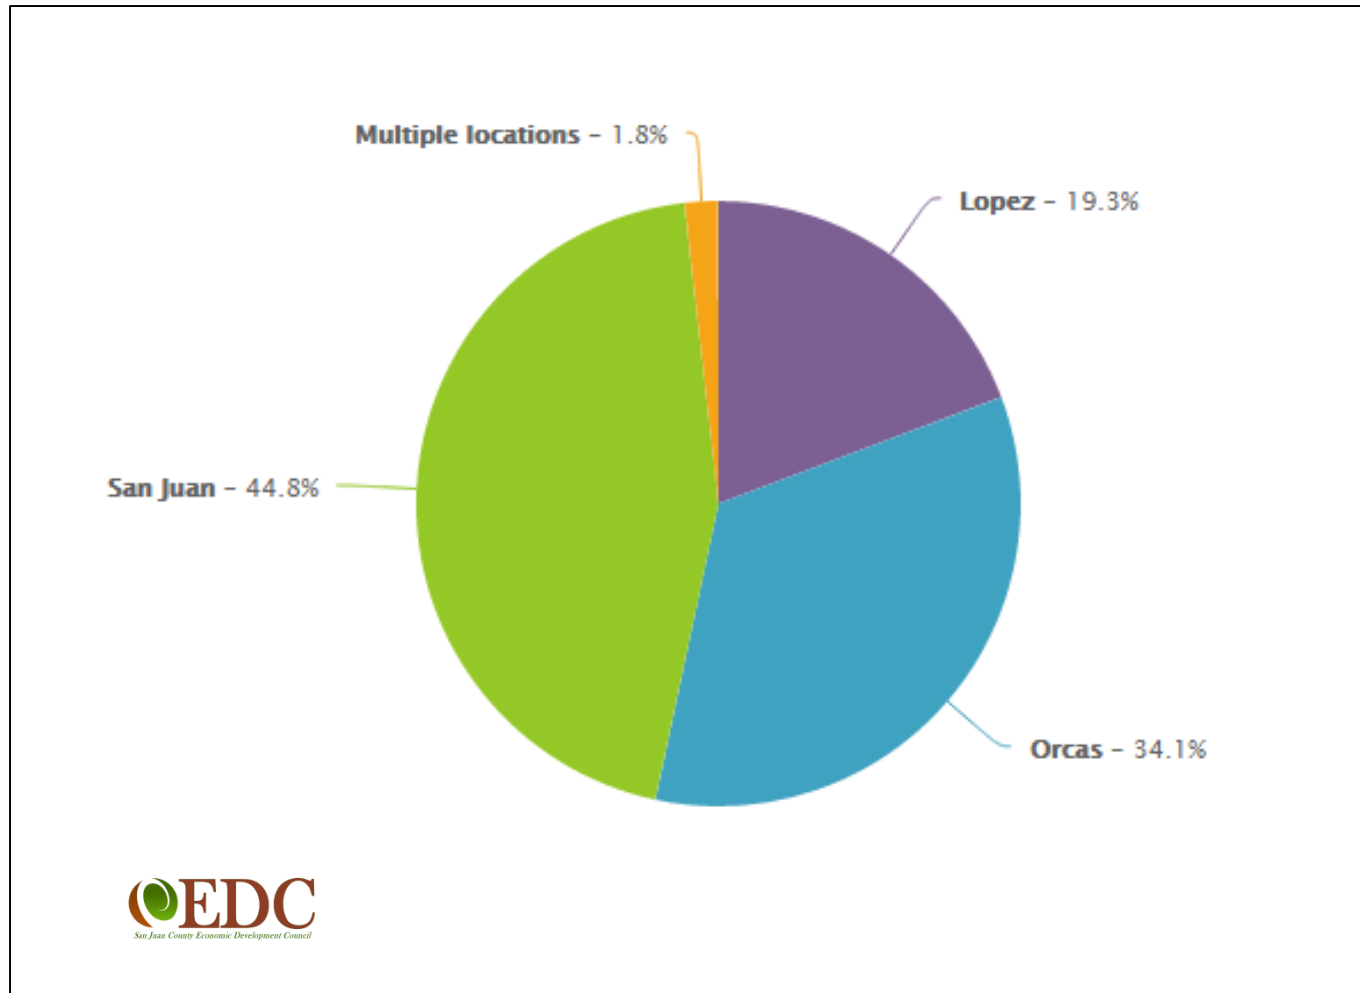

EDC

San Juan County Economic Development Council

EDC Business Pulse Survey - 2015

- 223 respondents
- Represents ~11% of “active reporting” businesses in San Juan County
- Stratified sampling of all industries in SJC
- Margin of error: +/- 5%

Which island is your business located on?

What is your primary business activity?

How long has your company been in operations?

How many employees does your company have?

What were your company's annual gross revenues in 2014?

In which markets does your company operate?

Is your company locally owned?

How would you rate the overall business climate in San Juan County?

Critical/difficult factors in growing your business in San Juan County